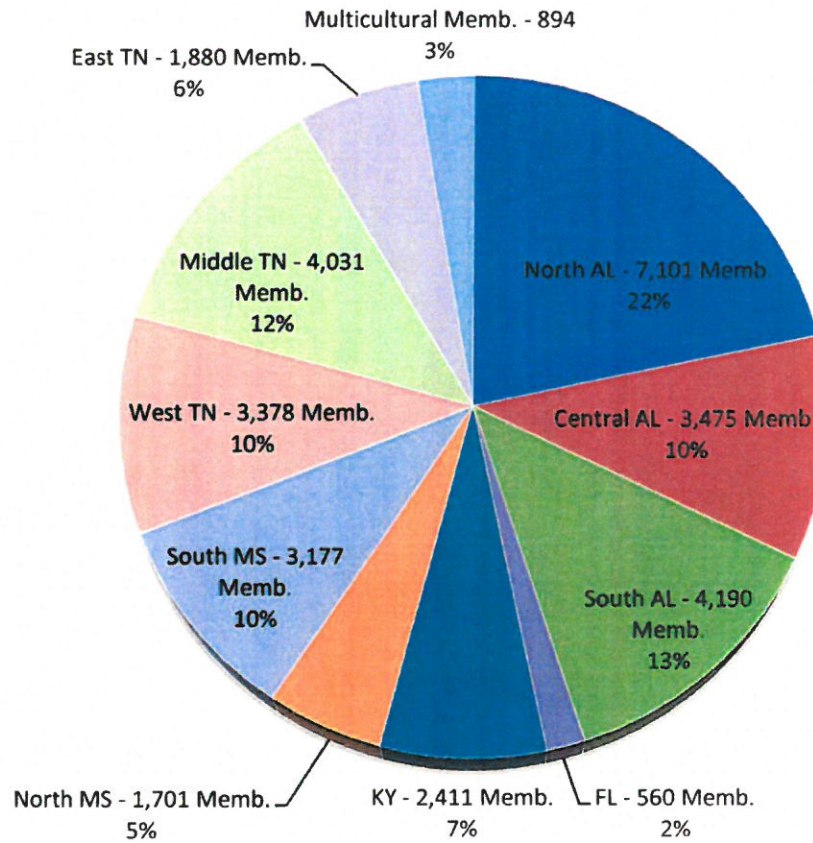

Caucus Size by Church Membership

Nominating Committee Members based on the above Caucus Membership Percentages.

North Alabama -	4
Central Alabama -	2
South Alabama -	3
Florida -	1
Kentucky -	1
Multi-cultural Churches -	1

North Mississippi -	1
South Mississippi -	2
East Tennessee -	1
Middle Tennessee -	2
West Tennessee -	2